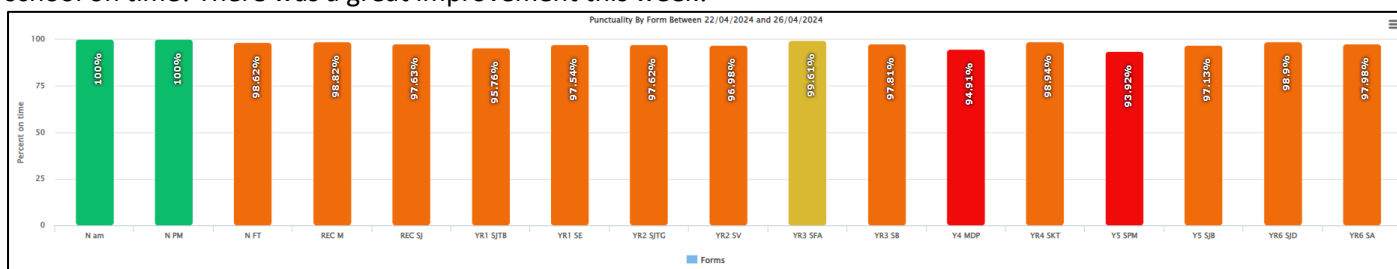

Punctuality and Attendance

School attendance this year so far: 95.17% (DfE expects 95%)

Punctuality is ever so important, the aim is for 97% or above. Please continue to support us by getting the children to school on time! There was a great improvement this week!

This week's winners is Nursery with 100%, followed by St Francis on 99%! Most others are above 96%! St Martin and St Paul Miki you can do better.

School Ping

Thank you to everyone who is using this app, 92% of parents have downloaded it. If you haven't yet, or if you need any help, please contact the office. SchoolPing is a free app which sends instant messages straight to your smartphone. Please remember to turn on your notifications. If you do not have access to a smartphone, you can also receive messages via email or by logging in to your account on the web. Please make sure the school has your current email address.

Social Media:

Just to remind you, follow us on:

St Winifred's Catholic Primary School

St_winifreds_lee

@stwinifredslee

Thank you for taking the time to read the newsletter.

Claire Gillespie